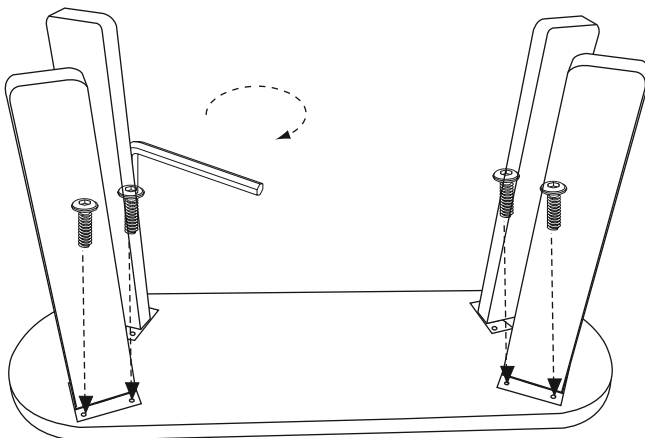

A207 ARGO MARBLE CONSOLE

HORGANS

Kit Contents:-

1.Allen Bolt - 16 pcs

Ø 6x16 mm

1.Allen Key - 1 pc

4mm

①

04-Pcs

01-Pc

TIGHTEN BY
HAND ONLY
DO NOT USE
POWER TOOLS

IMPORTANT
No Power tools-Use hand tools only
Do not overtighten screws

②

③

④