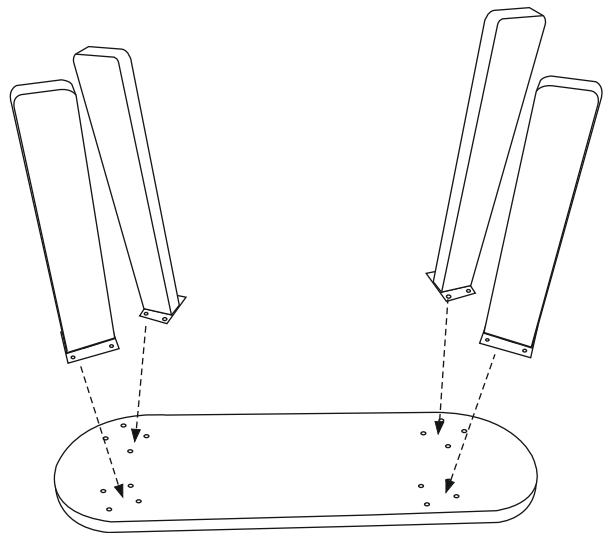

A207 ARGO MARBLE CONSOLE

HORGANS

Kit Contents:-

1.Allen Bolt - 16 pcs

Ø 6x16 mm

1.Allen Key - 1 pc

4mm

①

04-Pcs

01-Pc

TIGHTEN BY
HAND ONLY
DO NOT USE
POWER TOOLS

IMPORTANT
No Power tools-Use hand tools only
Do not overtighten screws

②

③

④