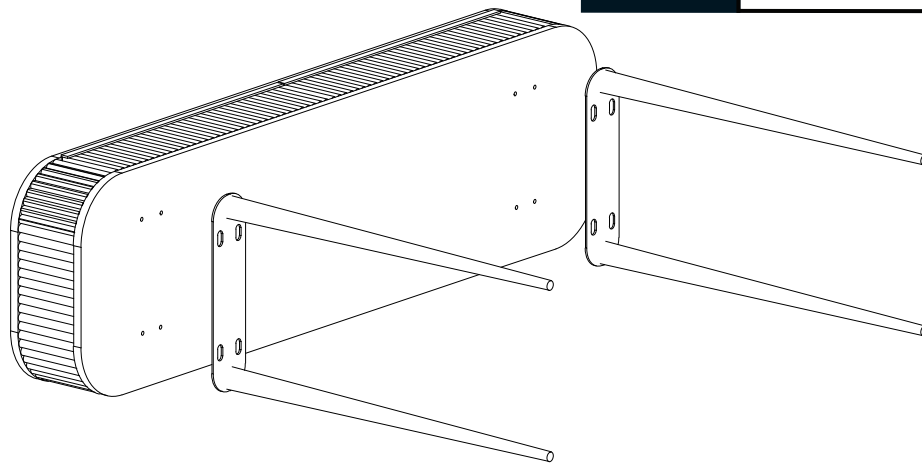

A210 DELOS CONSOLE

HORGANS

Kit Contents:-

1. Allen Bolt - 8pcs

2. Washer - 8pcs

3. Allen Key - 1pcs

Ø8x20mm

8mm

5mm

①

TIGHTEN BY
HAND ONLY

DO NOT USE
POWER TOOLS

②