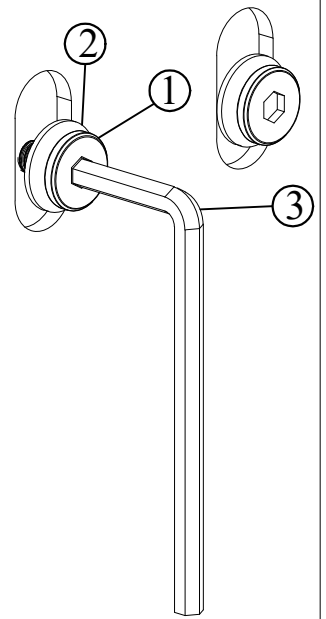

# HORGANS

Kit Contents:-

1. Allen Bolt - 8pcs

2. Washer - 8pcs

3. Allen Key - 1pcs

Ø8x20mm

8mm

5mm

①

TIGHTEN BY  
HAND ONLY

DO NOT USE  
POWER TOOLS

②

③

④

**IMPORTANT**

**No power tools - Use hand tools only  
Do not overtighten screws**