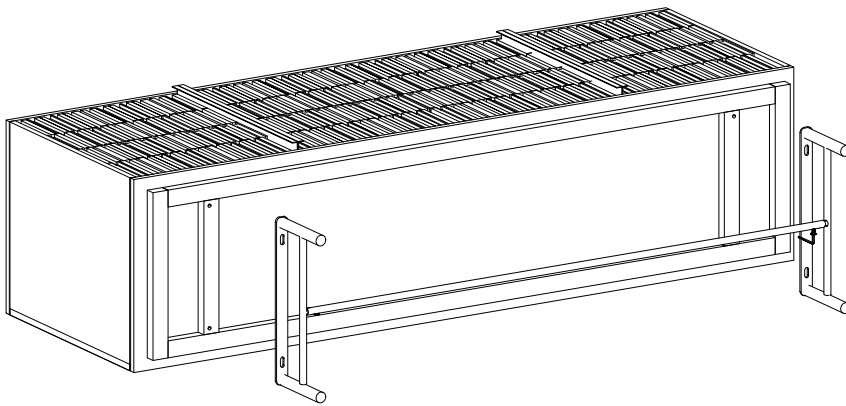

A223 DARWIN SIDEBOARD

Kit Contents:- 1. Allen Bolt - 4pcs 2. Washer - 4pcs 3. Allen Key - 2pcs 4. Allen Bolt - 2pcs

Ø8x20mm

5mm,6mm

Ø6x12mm

①

TIGHTEN BY
HAND ONLY
DO NOT USE
POWER TOOLS

②