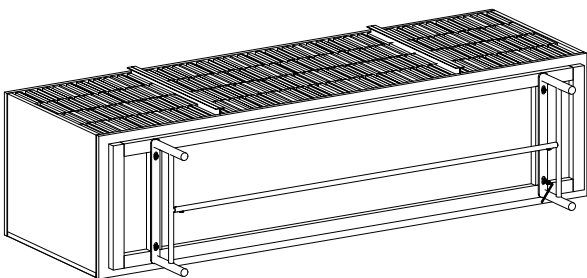

A223 DARWIN SIDEBOARD

Kit Contents:- 1. Allen Bolt - 4pcs 2. Washer - 4pcs 3. Allen Key - 2pcs 4. Allen Bolt - 2pcs

①

TIGHTEN BY
HAND ONLY
DO NOT USE
POWER TOOLS

②

③

④