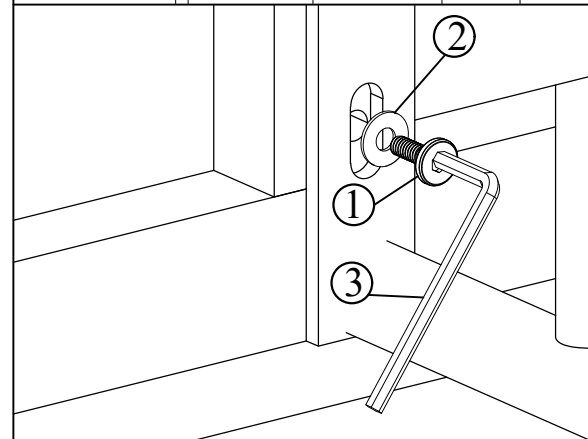

A223 DARWIN SIDEBOARD

Kit Contents:- 1. Allen Bolt - 4pcs 2. Washer - 4pcs 3. Allen Key - 2pcs 4. Allen Bolt - 2pcs

Ø8x20mm

5mm,6mm

Ø6x12mm

①

TIGHTEN BY
HAND ONLY
DO NOT USE
POWER TOOLS

②