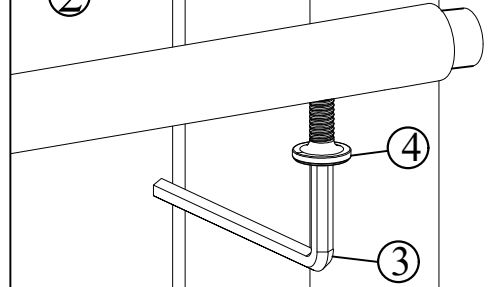

A223 DARWIN SIDEBOARD

Kit Contents:- 1. Allen Bolt - 4pcs 2. Washer - 4pcs 3. Allen Key - 2pcs 4. Allen Bolt - 2pcs

Ø8x20mm

5mm,6mm

Ø6x12mm

①

TIGHTEN BY
HAND ONLY
DO NOT USE
POWER TOOLS

②