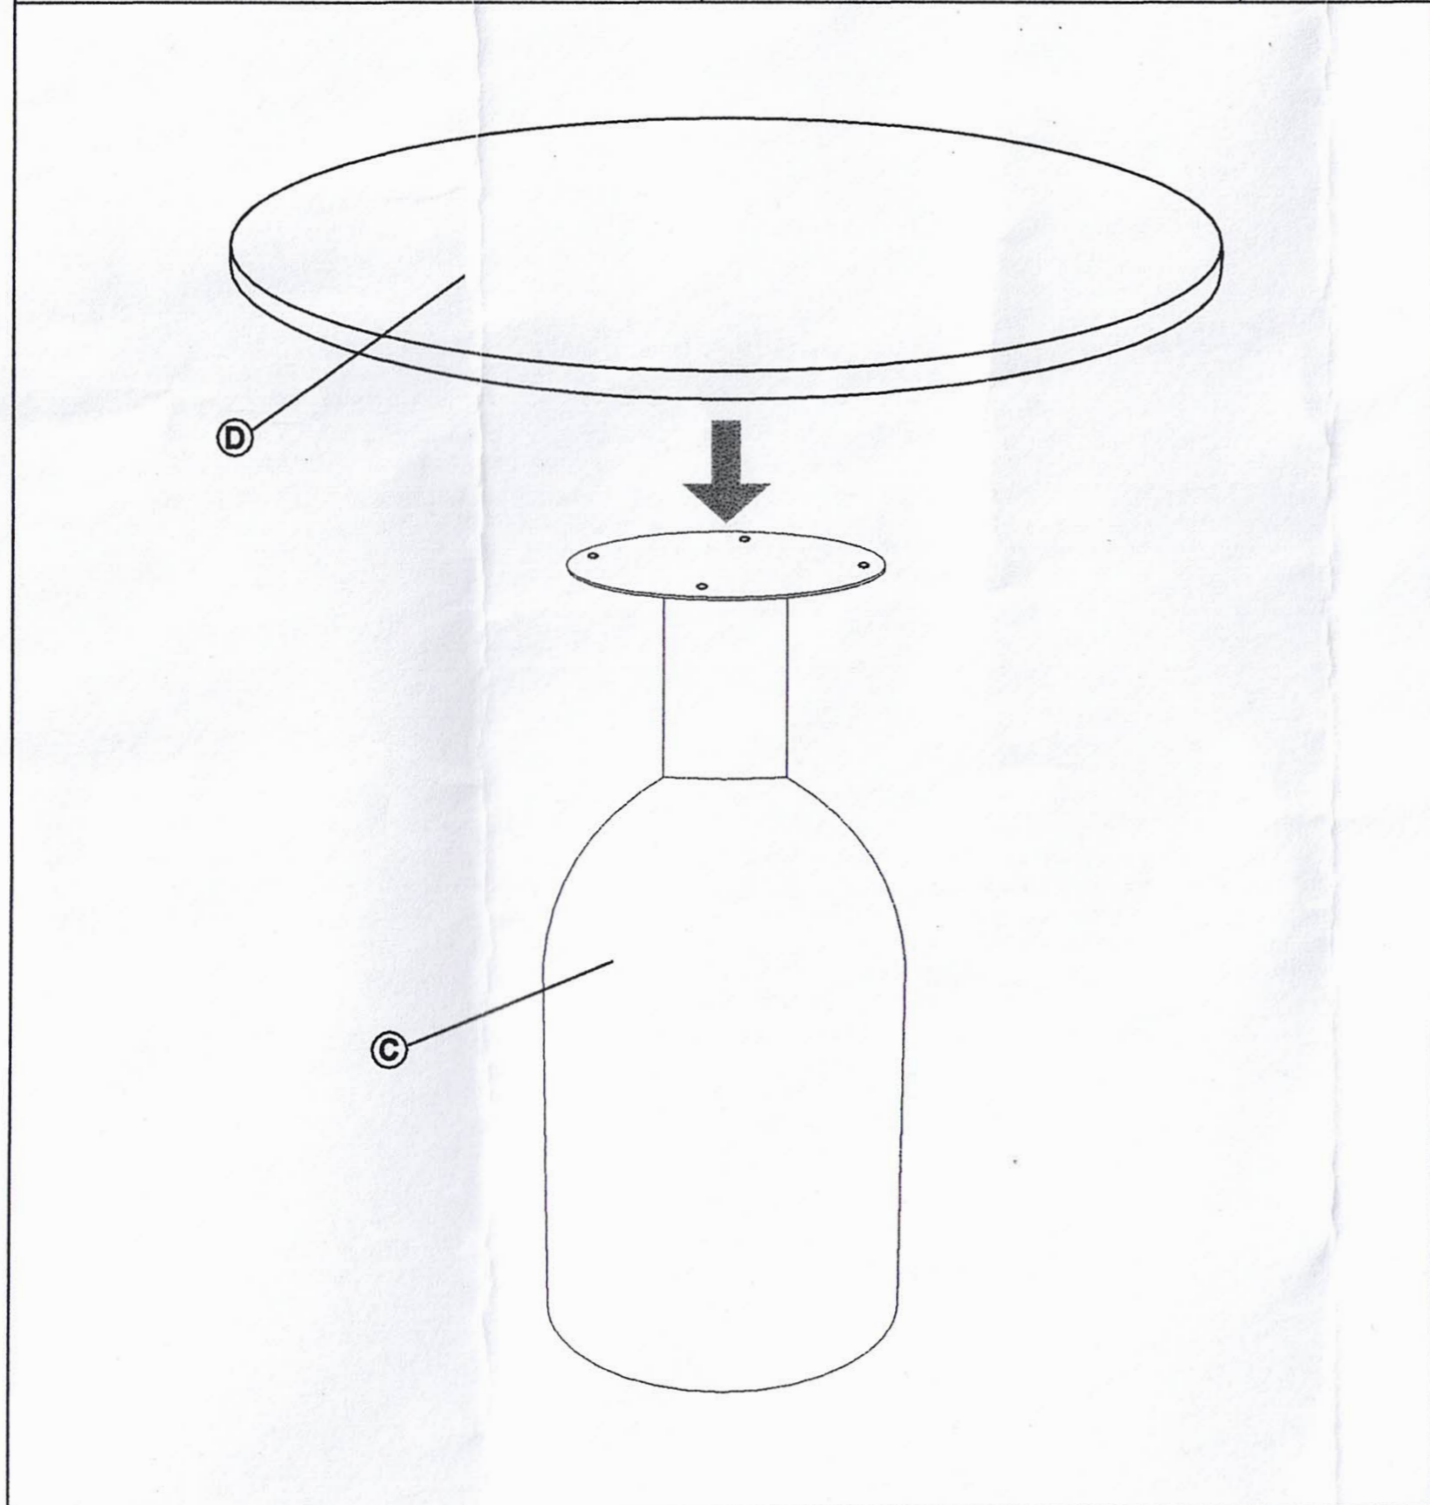

Avalon Outdoor Cafe Table

Assembly Instructions

	<p>A</p>  <p>4 Pcs Bolt</p>	<p>B</p>  <p>1 Pcs "L"Key</p>	<p>C</p>  <p>1 Pcs Base</p>	<p>D</p>  <p>1 Pcs Top</p>
---	---	--	--	---

HORGANS
creative living / with style
www.horgans.com.au