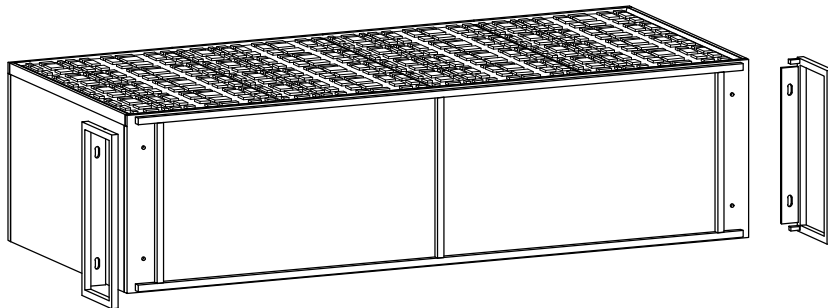

B205 INGOT TV UNIT

Kit Contents:- 1. Allen Bolt - 4pcs 2. Washer - 4pcs 3. Allen Key - 1pcs

Ø6x16mm

①

TIGHTEN BY
HAND ONLY
DO NOT USE
POWER TOOLS

②

IMPORTANT

No power tools - Use hand tools only
Do not overtighten screws