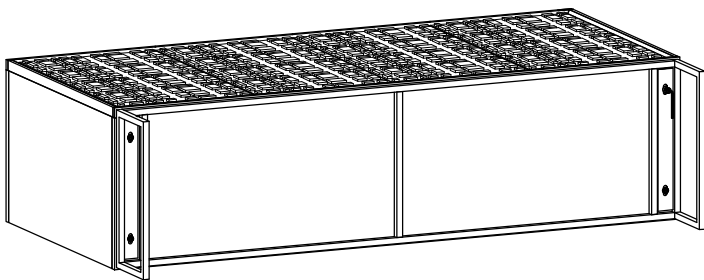

IMPORTANT

No power tools - Use hand tools only
Do not overtighten screws

③