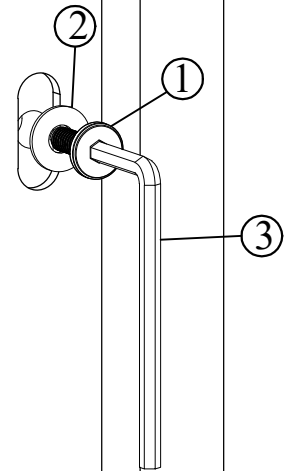

B205 INGOT TV UNIT

Kit Contents:- 1. Allen Bolt - 4pcs 2. Washer - 4pcs 3. Allen Key - 1pcs

Ø6x16mm

①

TIGHTEN BY
HAND ONLY
DO NOT USE
POWER TOOLS

②

IMPORTANT

No power tools - Use hand tools only
Do not overtighten screws

③

④