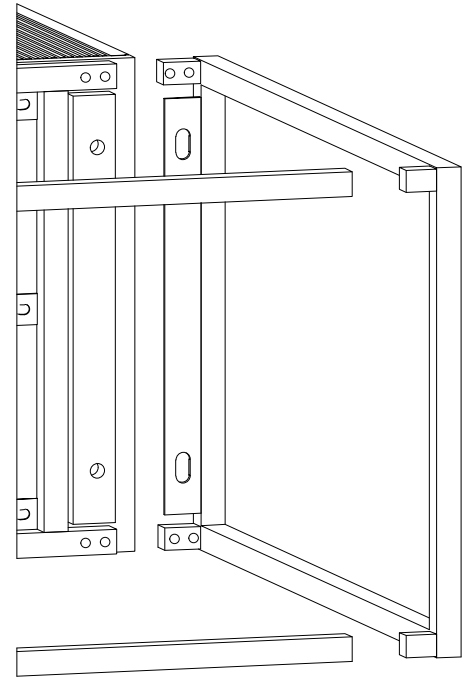

B225 MARU SHEESHAM CABINET

HORGANS

Kit Contents:- 1. Allen Bolt - 4pcs 2. Washer - 4pcs 3. Allen Key - 2pcs 4. Allen Bolt -16pcs

Ø8x20mm

4mm, 5mm

Ø6x12mm

①

②