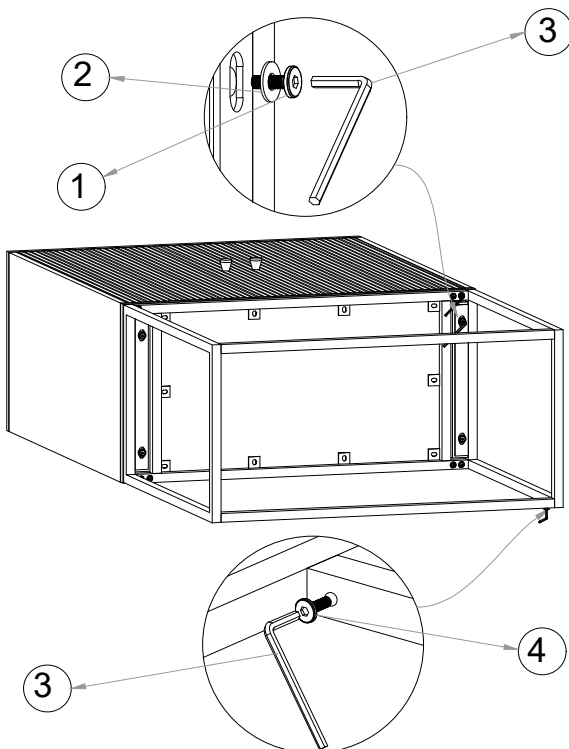

B225 MARU SHEESHAM CABINET

HORGANS

Kit Contents:- 1. Allen Bolt - 4pcs 2. Washer - 4pcs 3. Allen Key - 2pcs 4. Allen Bolt -16pcs

①

②

③

④