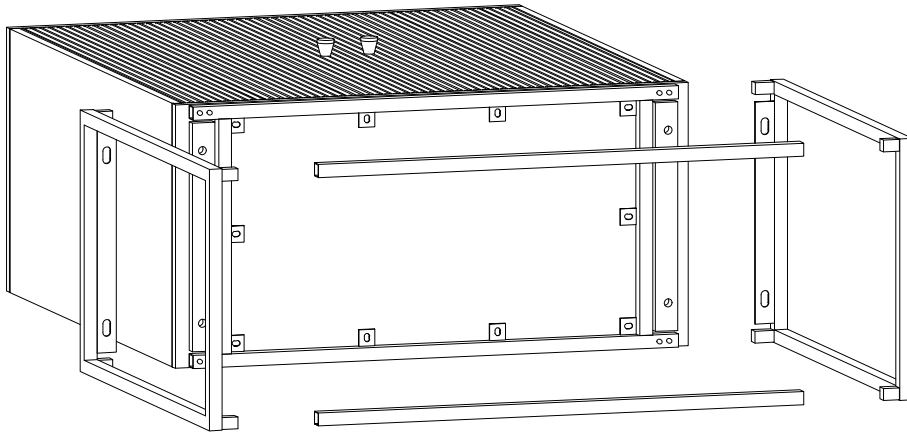

B225 MARU SHEESHAM CABINET

HORGANS

Kit Contents:- 1. Allen Bolt - 4pcs 2. Washer - 4pcs 3. Allen Key - 2pcs 4. Allen Bolt -16pcs

Ø8x20mm

4mm, 5mm

Ø6x12mm

①

②