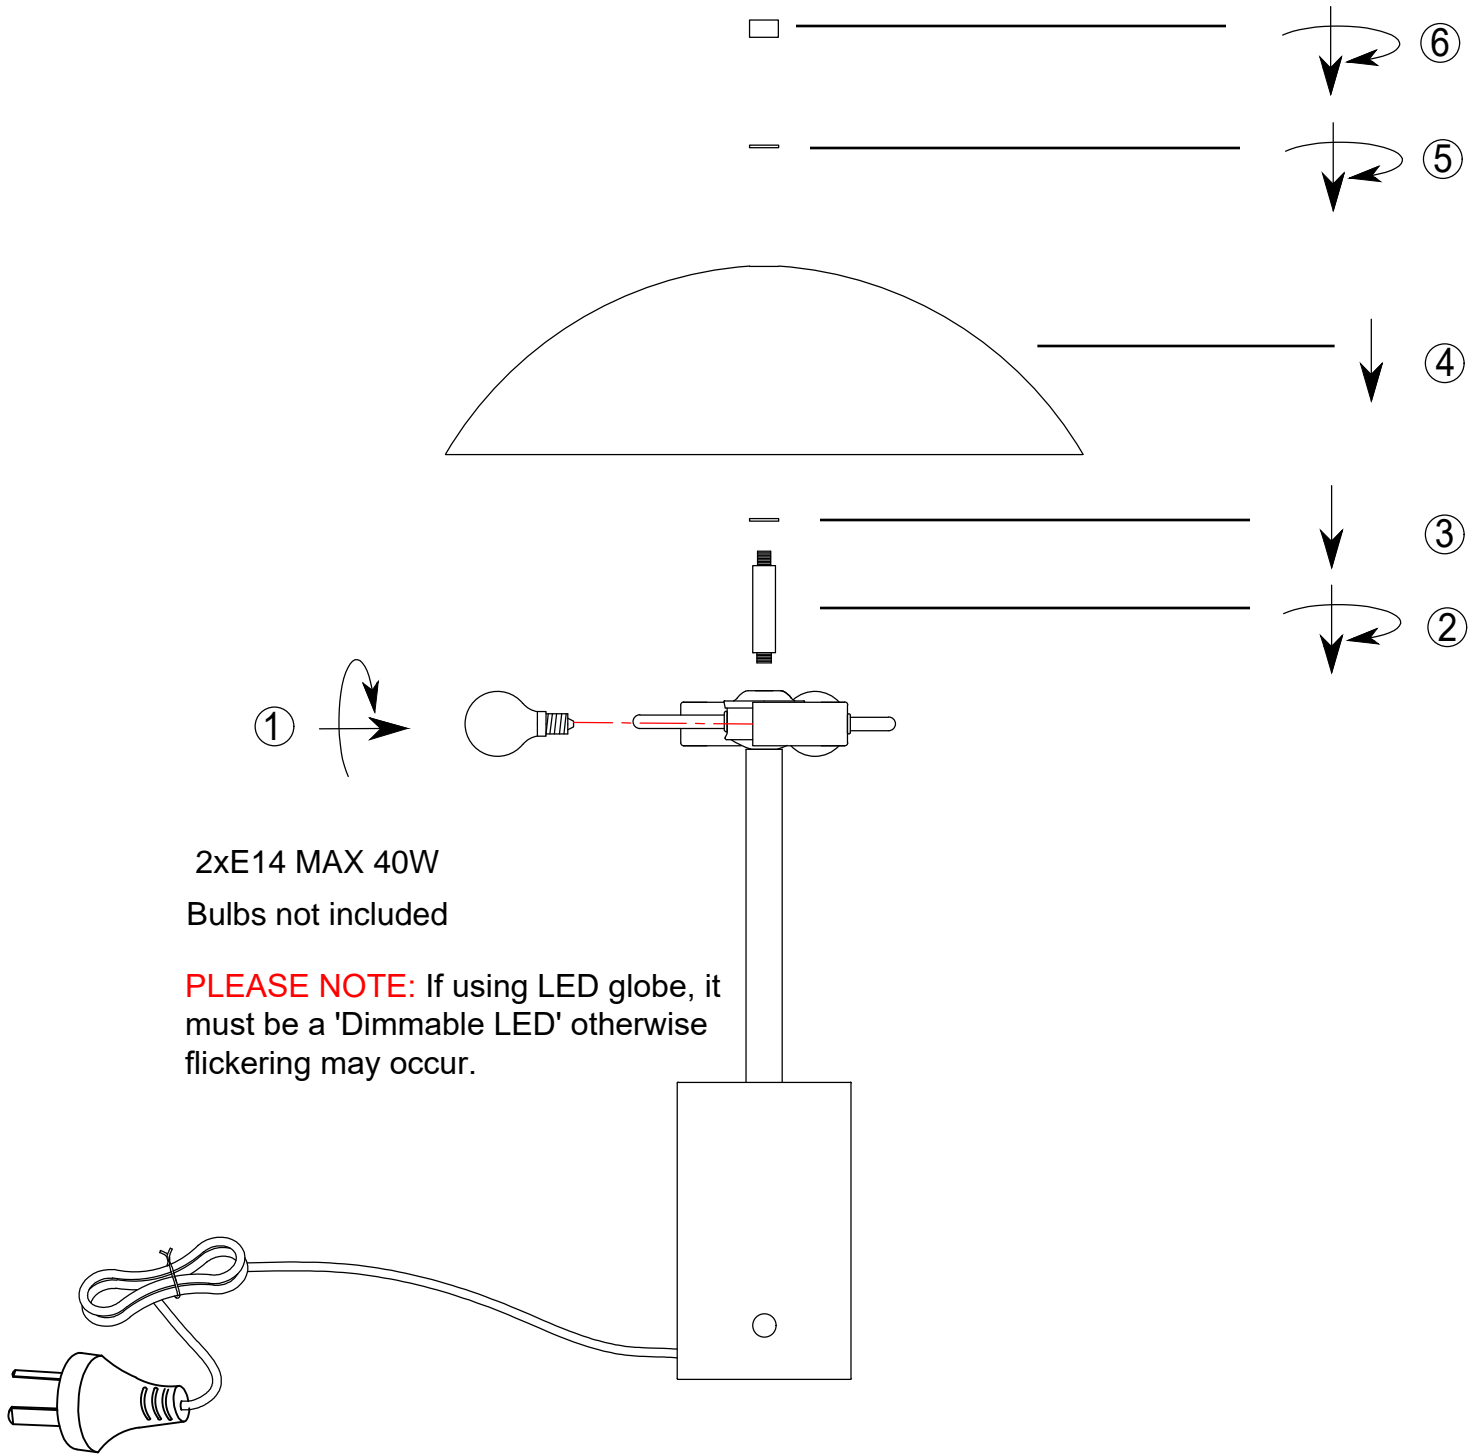

DAICHI TABLE LAMP ASSEMBLY INSTRUCTIONS

HORGANS

2xE14 MAX 40W
Bulbs not included

PLEASE NOTE: If using LED globe, it must be a 'Dimmable LED' otherwise flickering may occur.