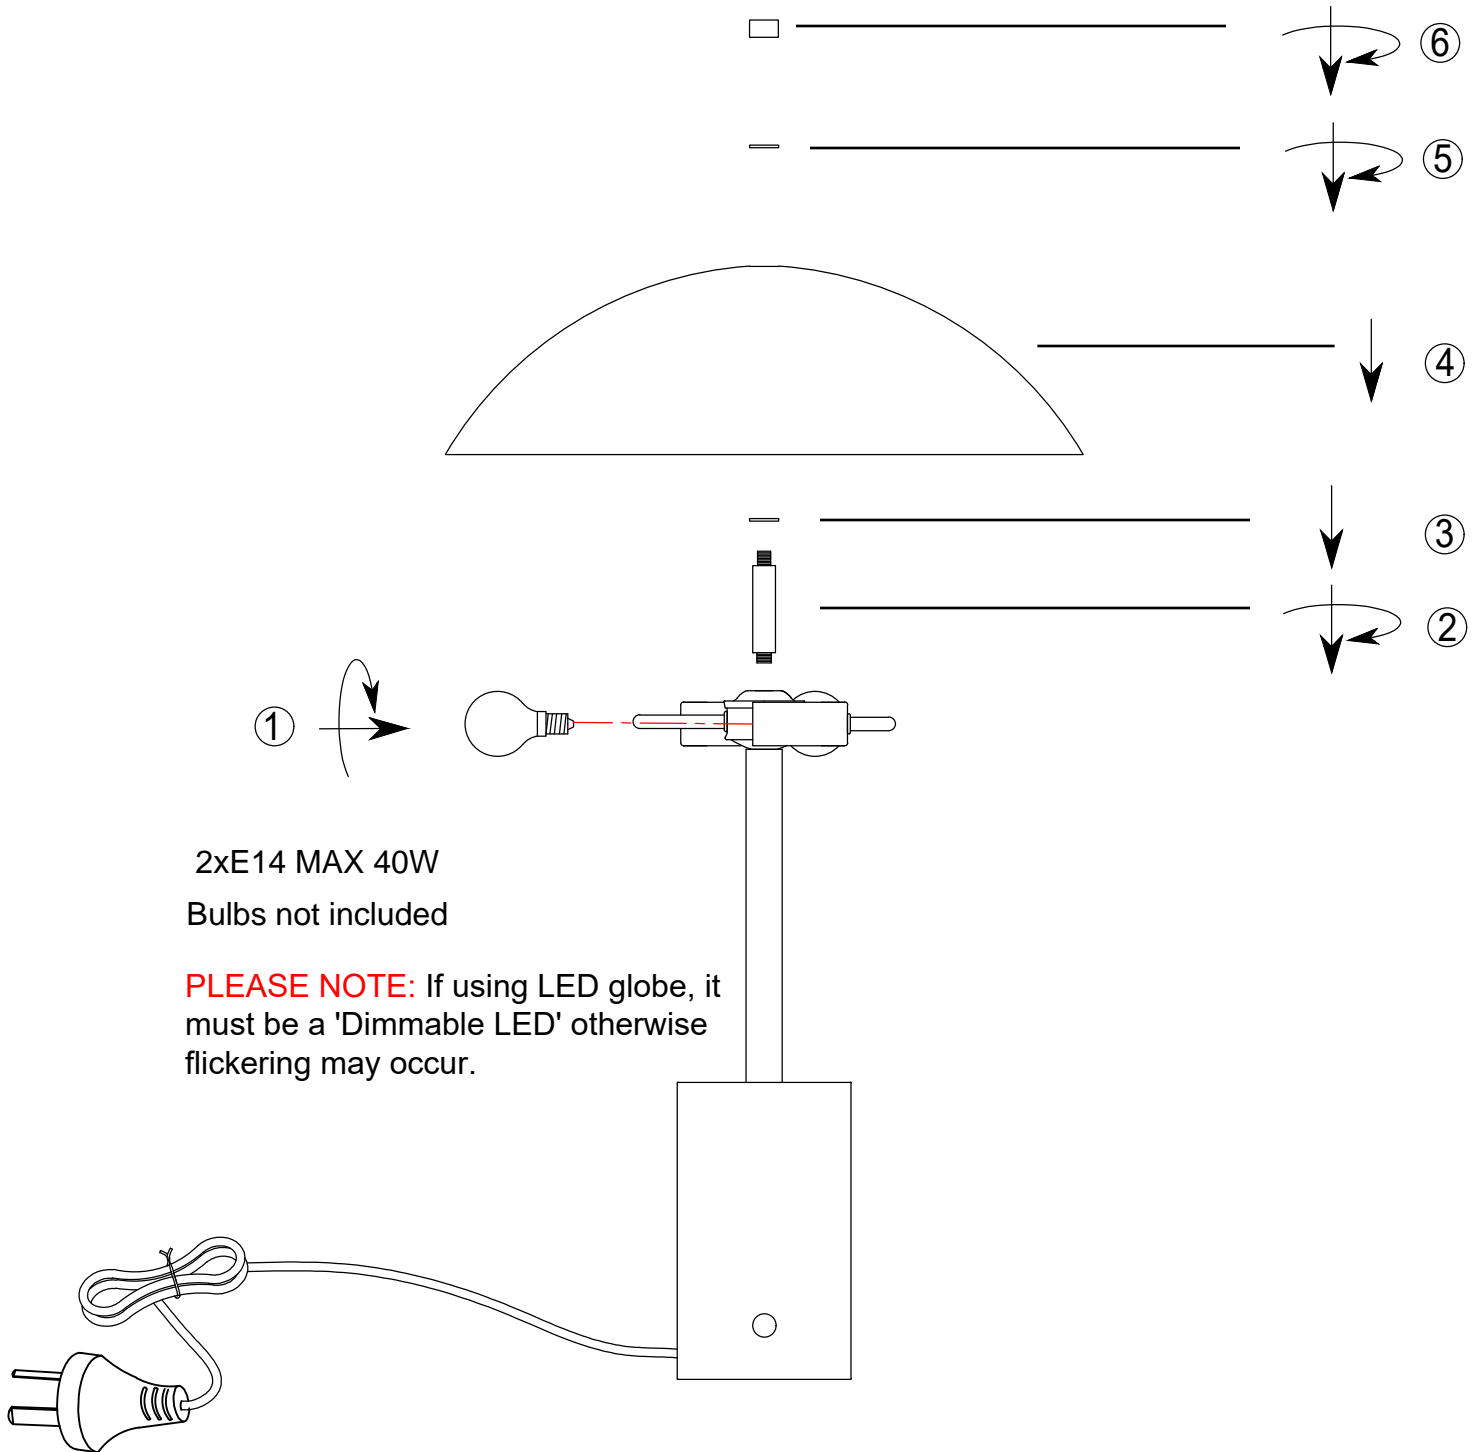

DAICHI TABLE LAMP ASSEMBLY INSTRUCTIONS

2xE14 MAX 40W
Bulbs not included

PLEASE NOTE: If using LED globe, it must be a 'Dimmable LED' otherwise flickering may occur.