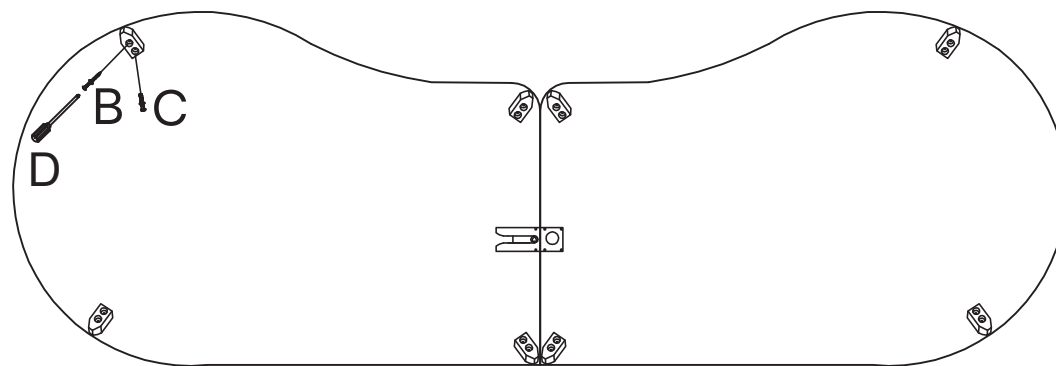

HORGANS

Assembly Instructions

| ID | Description | QTY |
|----|--|-----|
| A | Legs  | 8 |
| B | Screw + Washer  | 8 |
| C | Screw + Washer  | 8 |
| D | Screwdriver  | 1 |

Zip pocket underneath base contains legs, please remove.

Zip pocket underneath base contains legs, please remove.

Step 1

Step 2

Use the provided screws and screwdriver to attach legs to base.

Step 3