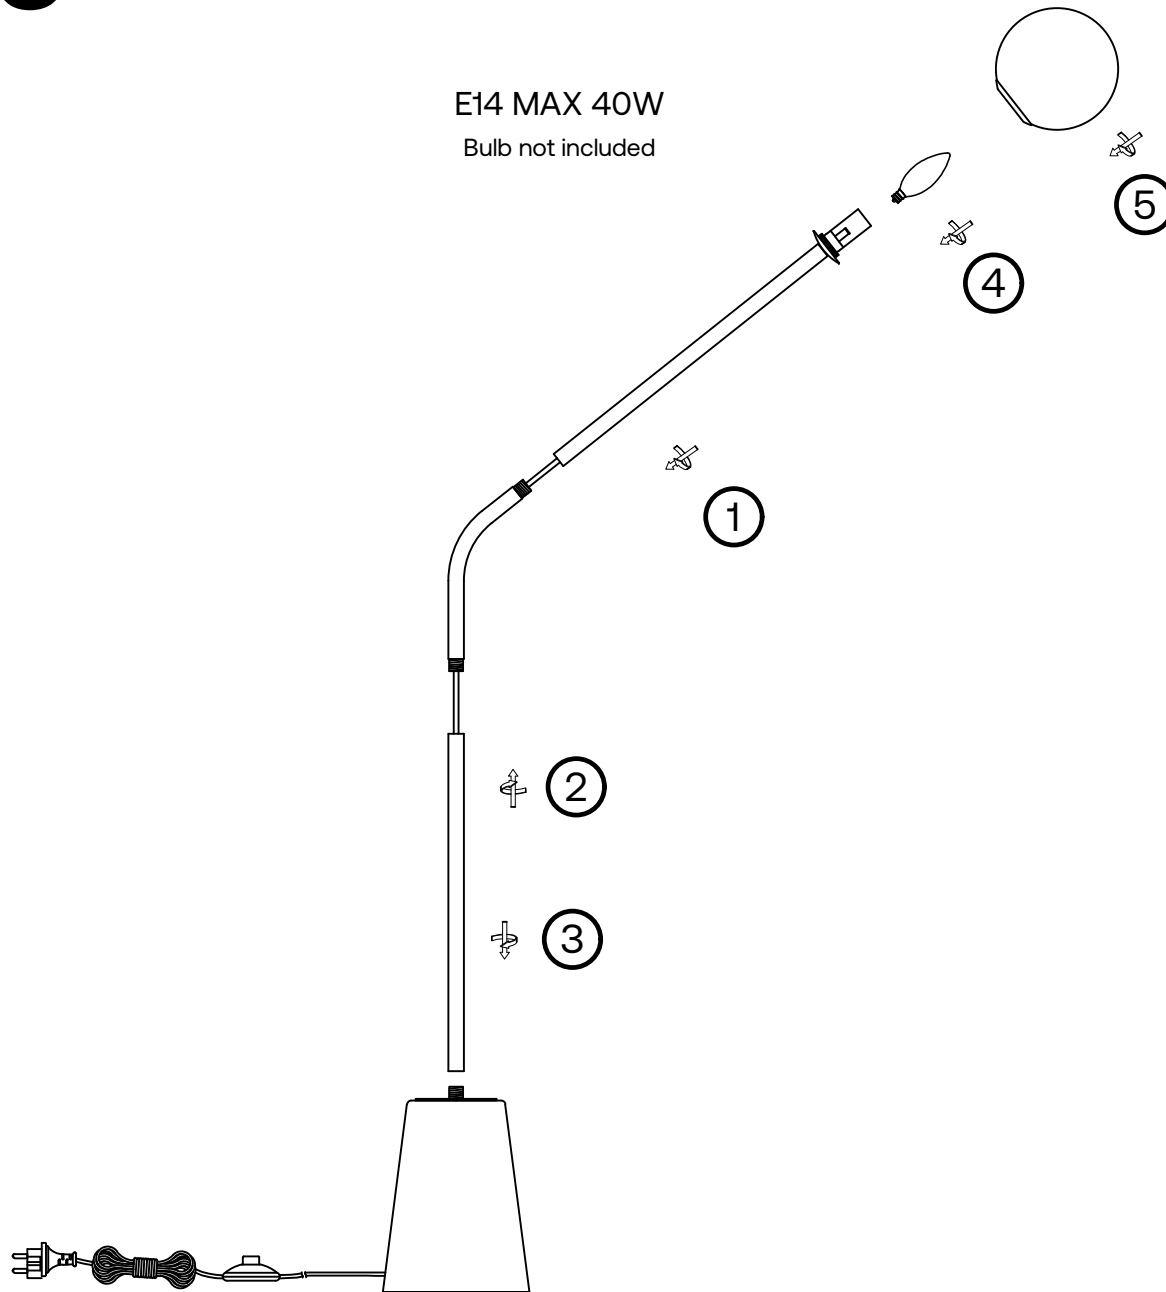

## Assembly Instructions

E14 MAX 40W  
Bulb not included

I458 Rune Floor Lamp

[horgans.com.au](http://horgans.com.au)