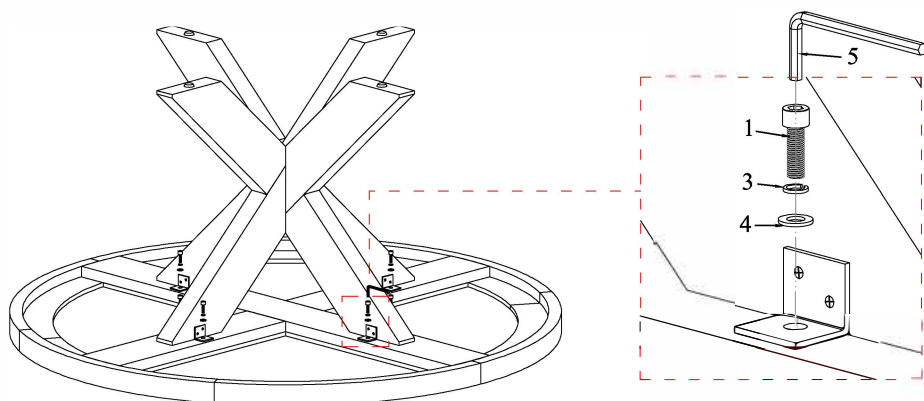

I770 BERKLEY ASSEMBLY INSTRUCTIONS

1 **Caution: No power tools - Use hand tools only**
Do not overtighten screws

PART LIST		
NO	DESCRIPTION	QTY
A	TOP	1PC
B	LEG	2PCS

HARDWARE LIST		
NO	DESCRIPTION	QTY
1	Allen Bolt M8*20mm	8PCS
2	Allen Bolt M8*120mm	1PC
3	Lock Washer	9PCS
4	Flat Washer	9PCS
5	Allen Key	1PC

2

3

4