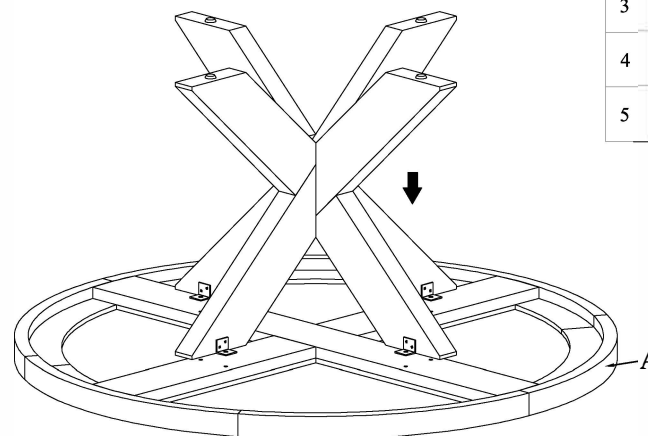

I770 BERKLEY ASSEMBLY INSTRUCTIONS

1 **Caution: No power tools - Use hand tools only**
Do not overtighten screws

PART LIST		
NO	DESCRIPTION	QTY
A	TOP	1PC
B	LEG	2PCS

HARDWARE LIST		
NO	DESCRIPTION	QTY
1	Allen Bolt M8*20mm	8PCS
2	Allen Bolt M8*120mm	1PC
3	Lock Washer	9PCS
4	Flat Washer	9PCS
5	Allen Key	1PC

2

3

4