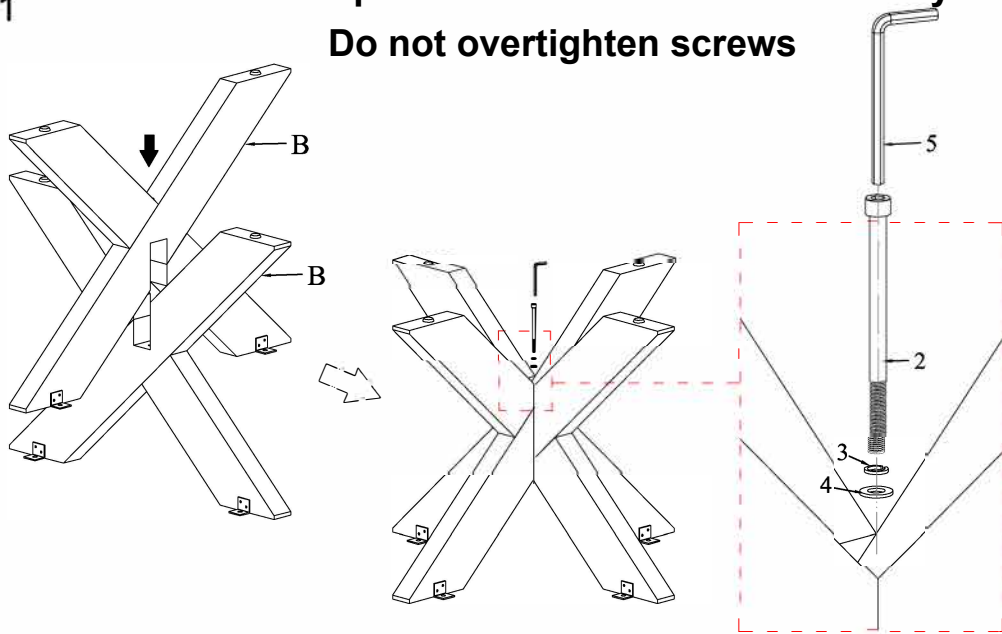

I770 BERKLEY ASSEMBLY INSTRUCTIONS

1 **Caution: No power tools - Use hand tools only**
Do not overtighten screws

PART LIST		
NO	DESCRIPTION	QTY
A	TOP	1PC
B	LEG	2PCS

HARDWARE LIST		
NO	DESCRIPTION	QTY
1	Allen Bolt M8*20mm	8PCS
2	Allen Bolt M8*120mm	1PC
3	Lock Washer	9PCS
4	Flat Washer	9PCS
5	Allen Key	1PC

2

3

4