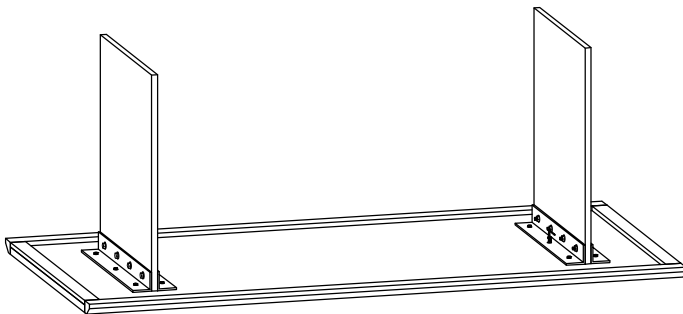

* No power tools - Use hand tools only *
Do not overtighten screws

③