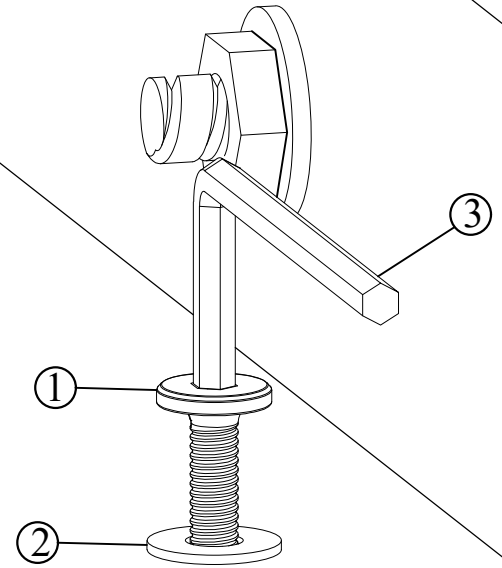

## Kit Contents:-

1.Allen Bolt - 12 pcs.

2.Washer - 12 pcs.

3.Allen key - 1 pc.

Ø8x25mm

①

②

**\* No power tools - Use hand tools only \***  
**Do not overtighten screws**