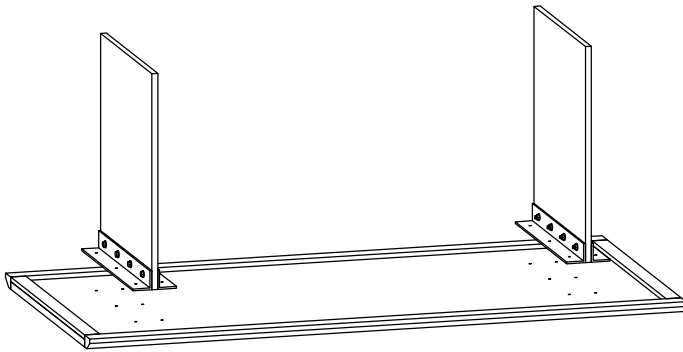

## Kit Contents:-

1.Allen Bolt - 12 pcs.

2.Washer - 12 pcs.

3.Allen key - 1 pc.

Ø8x25mm

①

②

**\* No power tools - Use hand tools only \***  
**Do not overtighten screws**