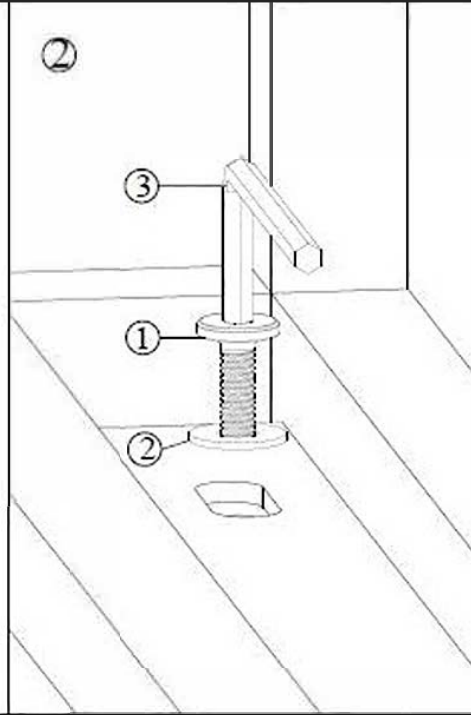

* No power tools - Use hand tools only *
Do not overtighten screws

②