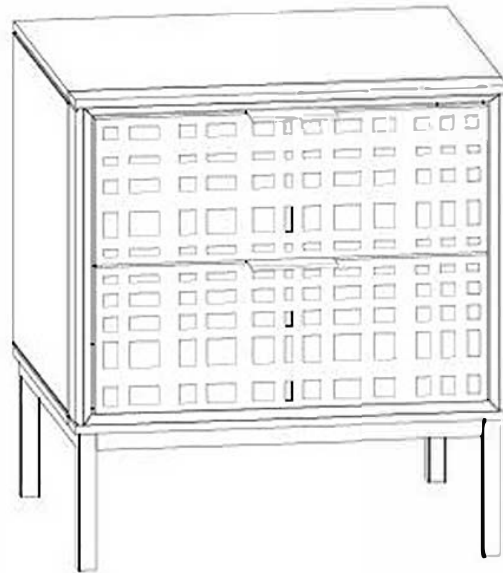

1939 INGOT ASSEMBLY INSTRUCTIONS

HORGANS
creative living / with style

Kit Contents:-

1. Allen Bolt - 4 pcs.

2. Washer - 4 pcs.

3. Allen key - 1 pc.

Ø6x16mm

●

* No power tools - Use hand tools only *
Do not overtighten screws

②

③

④

www.horgans.com.au