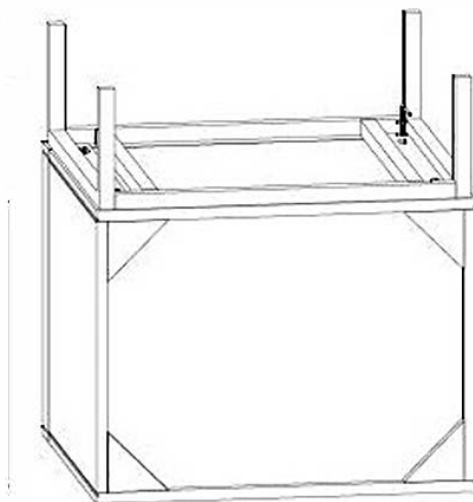

1939 INGOT ASSEMBLY INSTRUCTIONS

HORGANS
creative living / with style

Kit Contents:-

1. Allen Bolt - 4 pcs.

2. Washer - 4 pcs.

3. Allen key - 1 pc.

Ø6x16mm

●

* No power tools - Use hand tools only *
Do not overtighten screws

②

③

④

www.horgans.com.au