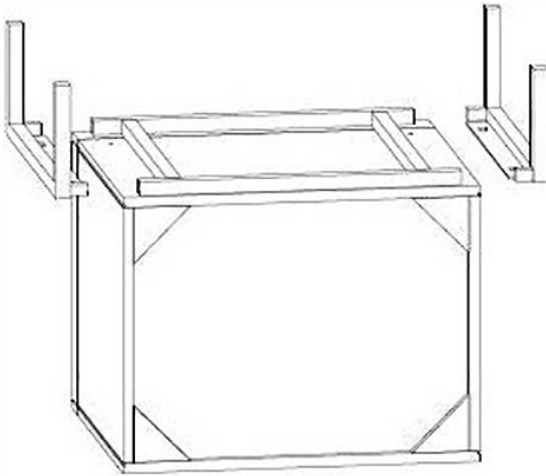

1939 INGOT ASSEMBLY INSTRUCTIONS

HORGANS
creative living / with style

Kit Contents:-

1. Allen Bolt - 4 pcs.

2. Washer - 4 pcs.

3. Allen key - 1 pc.

Ø6x16mm

●