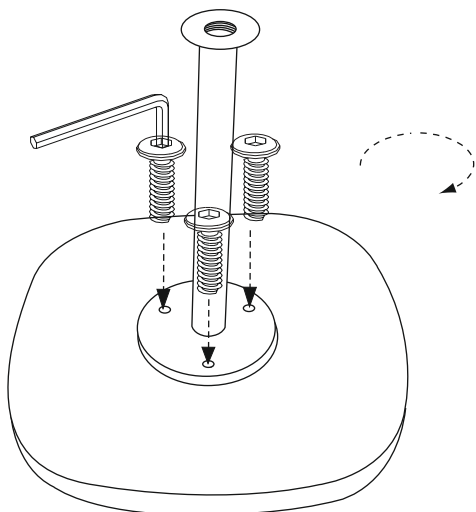

1968 SOREN MARBLE SIDE TABLE

HORGANS

Kit Contents:-

1.Allen Bolt - 3 pcs

Ø 6x10 mm

1.Allen Key - 1 pc

4mm

①

01-Pc

01-Pc

TIGHTEN BY
HAND ONLY
DO NOT USE
POWER TOOLS

01-Pc

IMPORTANT
No Power tools-Use hand tools only
Do not overtighten screws

②

③

④