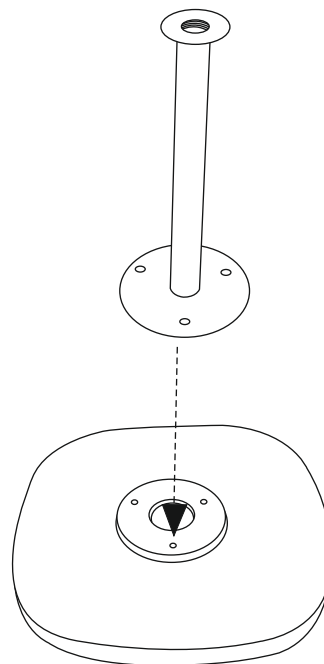

1968 SOREN MARBLE SIDE TABLE

HORGANS

Kit Contents:-

1.Allen Bolt - 3 pcs

Ø 6x10 mm

1.Allen Key - 1 pc

4mm

①

01-Pc

01-Pc

TIGHTEN BY
HAND ONLY
DO NOT USE
POWER TOOLS

01-Pc

IMPORTANT
No Power tools-Use hand tools only
Do not overtighten screws

②

③

④