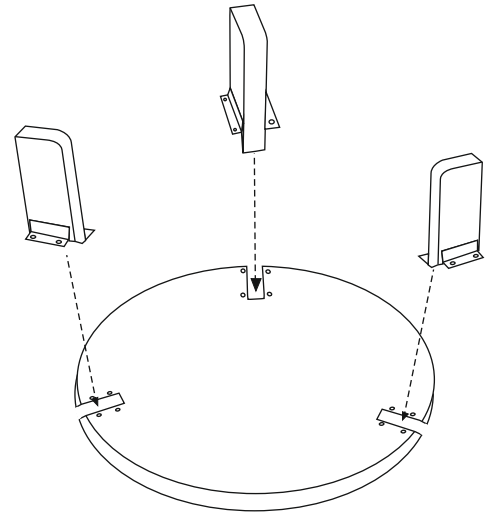

1972 ARGO MARBLE COFFEE TABLE

HORGANS

Kit Contents:-

1.Allen Bolt - 12 pcs

Ø 6x16 mm

1.Allen Key - 1 pc

4mm

①

TIGHTEN BY
HAND ONLY
DO NOT USE
POWER TOOLS

01-Pc

03-Pcs

IMPORTANT
No Power tools-Use hand tools only
Do not overtighten screws

②

③

④