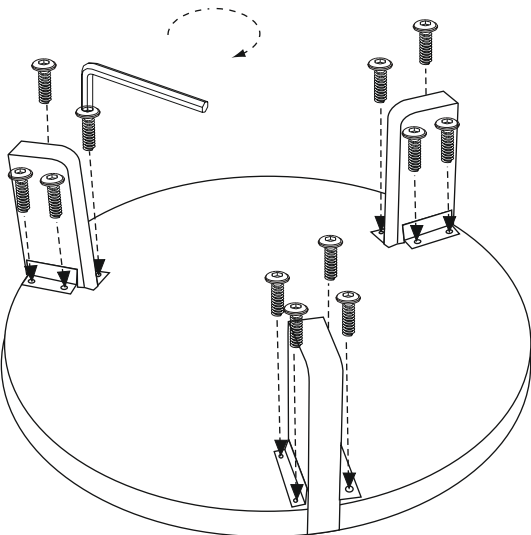

1972 ARGO MARBLE COFFEE TABLE

HORGANS

Kit Contents:-

1.Allen Bolt - 12 pcs

Ø 6x16 mm

1.Allen Key - 1 pc

4mm

①

TIGHTEN BY
HAND ONLY
DO NOT USE
POWER TOOLS

01-Pc

03-Pcs

IMPORTANT
No Power tools-Use hand tools only
Do not overtighten screws

②

③

④