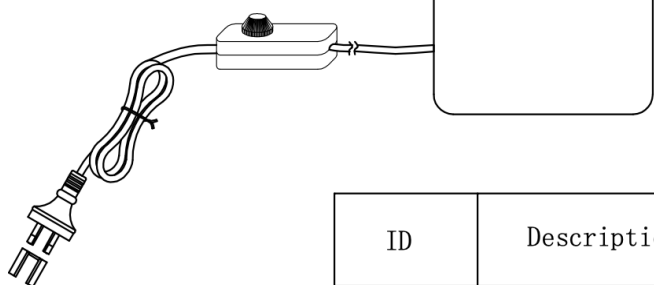

JAI TABLE LAMP ASSEMBLY INSTRUCTIONS

2 x E27 MAX 40W
Bulbs not included

PLEASE NOTE: If using LED globes, they must be 'Dimmable LED' otherwise flickering may occur.

ID	Description	QTY
A	metal part 	1
B	Metal Washer 	2
C	silicon Washer 	2