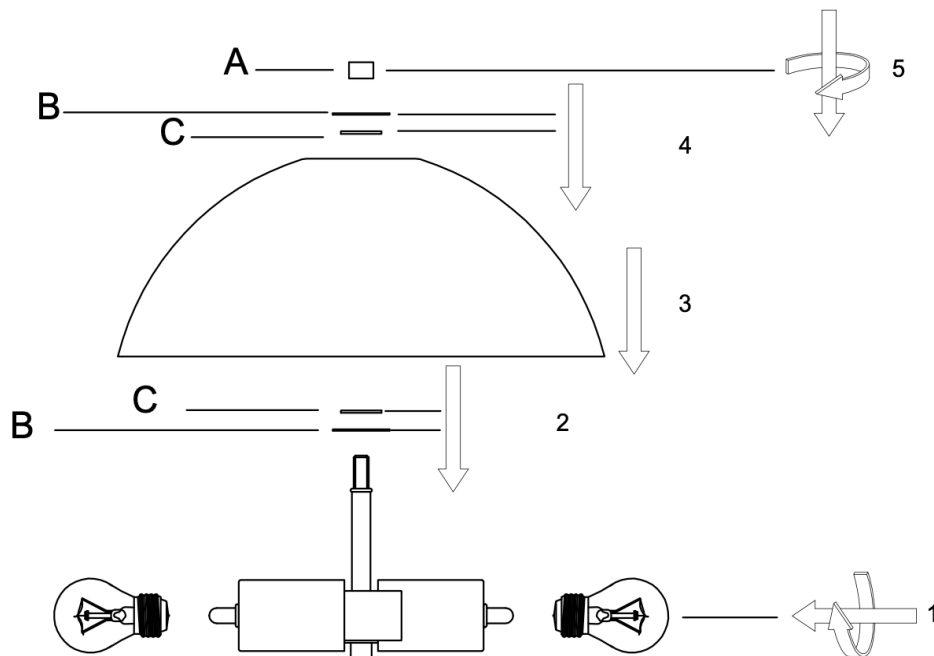

JAI TABLE LAMP ASSEMBLY INSTRUCTIONS

2 x E27 MAX 40W
Bulbs not included

PLEASE NOTE: If using LED globes, they must be 'Dimmable LED' otherwise flickering may occur.

ID	Description	QTY
A	metal part 	1
B	Metal Washer 	2
C	silicon Washer 	2