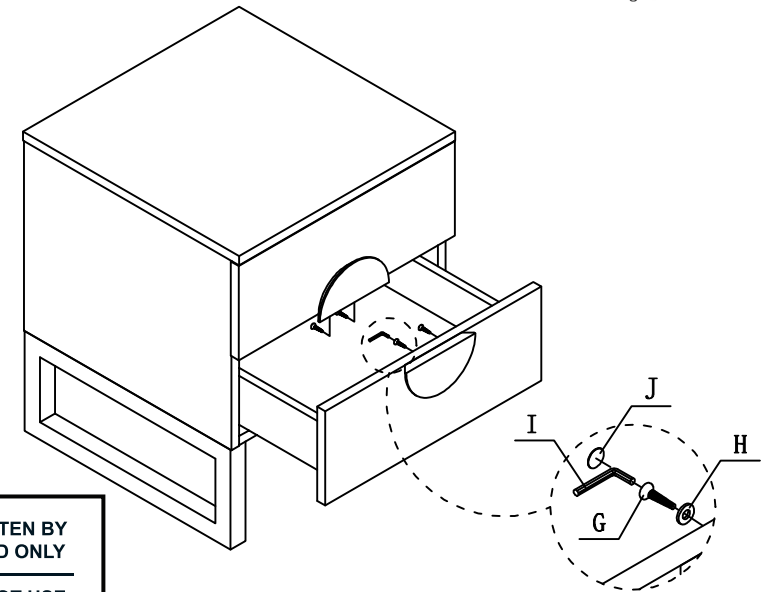

# LUNA II BEDSIDE

SETTING FITTINGS

DR-HG-07UV-01-A

FITTINGS	SPEC.	AMOUNT	FITTINGS	SPEC.	AMOUNT
A	 M8x50	4pcs	B	 6mm	1pcs
C	 M8x95	4pcs	D	 4pcs	4pcs
E	 M8	4pcs	F	 14mm	1pcs
G	 M6x25	4pcs	H	 $\phi$ 13x $\phi$ 6x1	4pcs
I	 4mm	1pcs	J	 $\phi$ 21	4pcs
K	 $\phi$ 8x30	8pcs			

1

2

**IMPORTANT**  
No power tools - Use hand tools only  
Do not overtighten screws

3

HORGANS  
creative living / with style

TIGHTEN BY  
HAND ONLY  
DO NOT USE  
POWER TOOLS

4

horgans.com.au