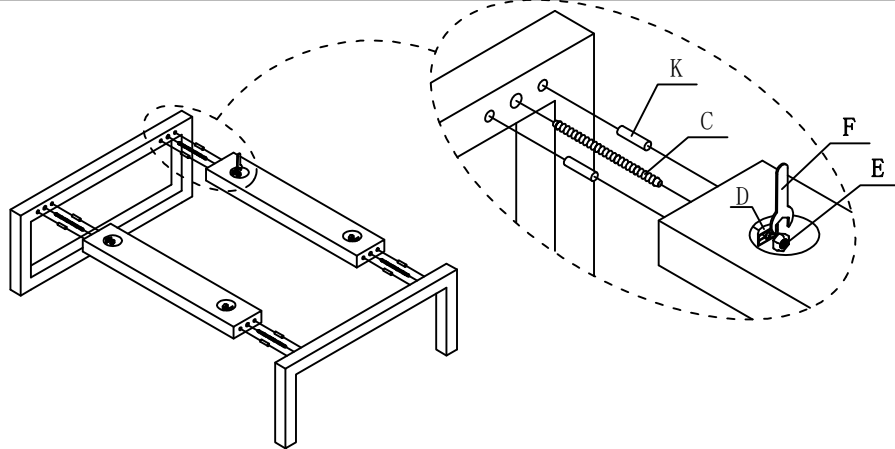

LUNA II BEDSIDE

SETTING FITTINGS

DR-HG-07UV-01-A

FITTINGS	SPEC.	AMOUNT	FITTINGS	SPEC.	AMOUNT
A	M8x50	4pcs	B	6mm	1pcs
C	M8x95	4pcs	D	4pcs	4pcs
E	M8	4pcs	F	14mm	1pcs
G	M6x25	4pcs	H	ϕ 13x ϕ 6x1	4pcs
I	4mm	1pcs	J	ϕ 21	4pcs
K	ϕ 8x30	8pcs			

1