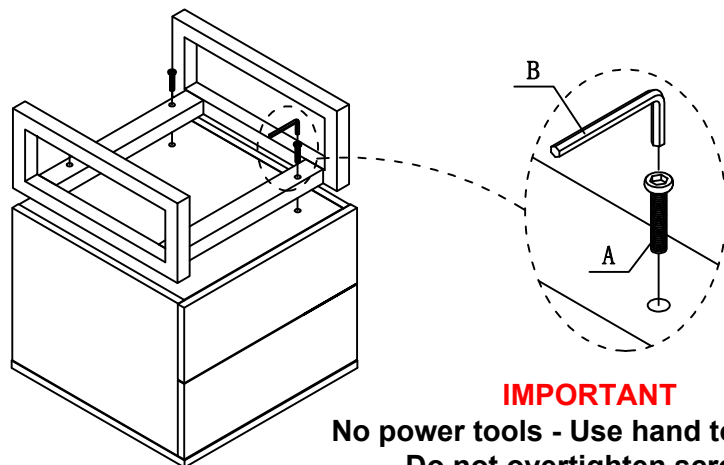

LUNA II BEDSIDE

SETTING FITTINGS

DR-HG-07UV-01-A

FITTINGS	SPEC.	AMOUNT	FITTINGS	SPEC.	AMOUNT
A	M8x50	4pcs	B	6mm	1pcs
C	M8x95	4pcs	D	4pcs	4pcs
E	M8	4pcs	F	14mm	1pcs
G	M6x25	4pcs	H	ϕ 13x ϕ 6x1	4pcs
I	4mm	1pcs	J	ϕ 21	4pcs
K	ϕ 8x30	8pcs			

1

2

IMPORTANT
No power tools - Use hand tools only
Do not overtighten screws

3

HORGANS
creative living / with style

TIGHTEN BY
HAND ONLY
DO NOT USE
POWER TOOLS

4

horgans.com.au