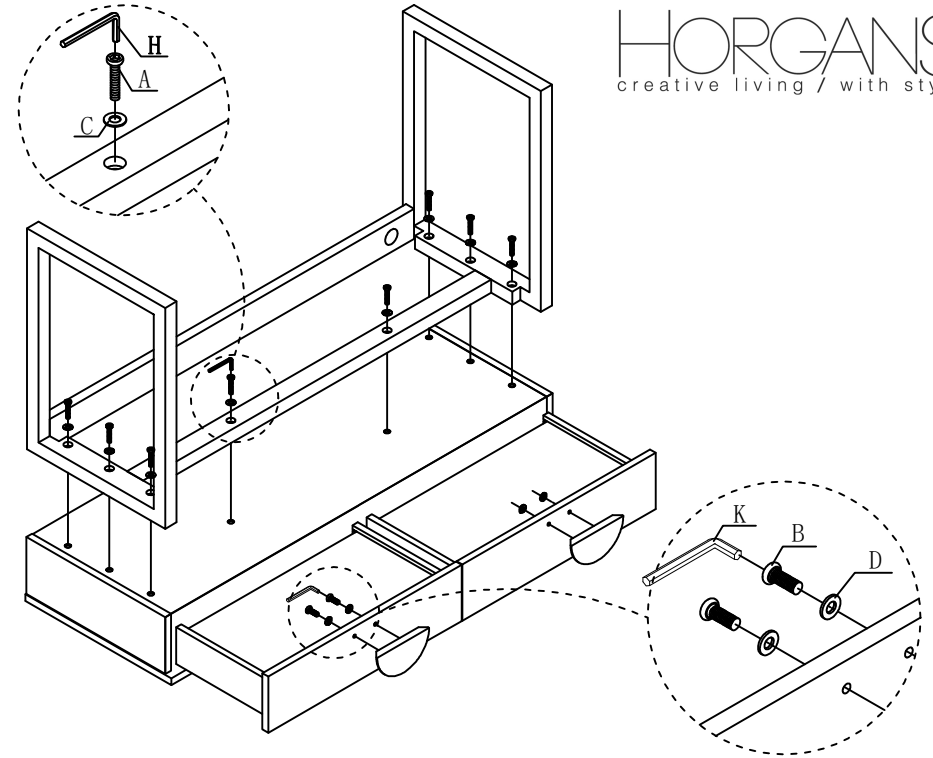

LUNA II CONSOLE A234 NATURAL

SETTING FITTINGS

ASSEMBLY INSTRUCTIONS

FITTINGS	SPEC	QTY	FITTINGS	SPEC	QTY
A	 M8x40	8pcs	B	 M6x25	4pcs
C	 $\Phi 17 \times \Phi 8 \times 2$	8pcs	D	 $\Phi 13 \times \Phi 6 \times 1$	4pcs
E	 M8	4pcs	F	 M8x95	4pcs
G	 $\Phi 8 \times 30$	4pcs	H	 6mm	1pcs
I		4pcs	J	 14mm	1pcs
K	 4mm	1pcs	L	 $\Phi 38$	2pcs

1

IMPORTANT
No power tools - Use hand tools only
Do not overtighten screws

2

HORGANS
creative living / with style

3

horgans.com.au