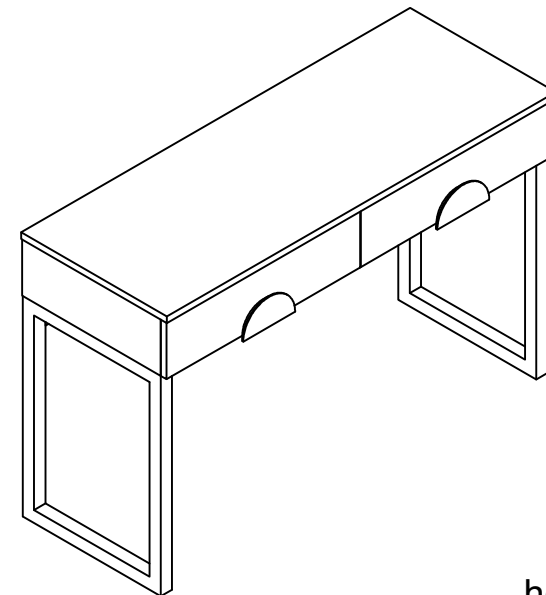

horgans.com.au