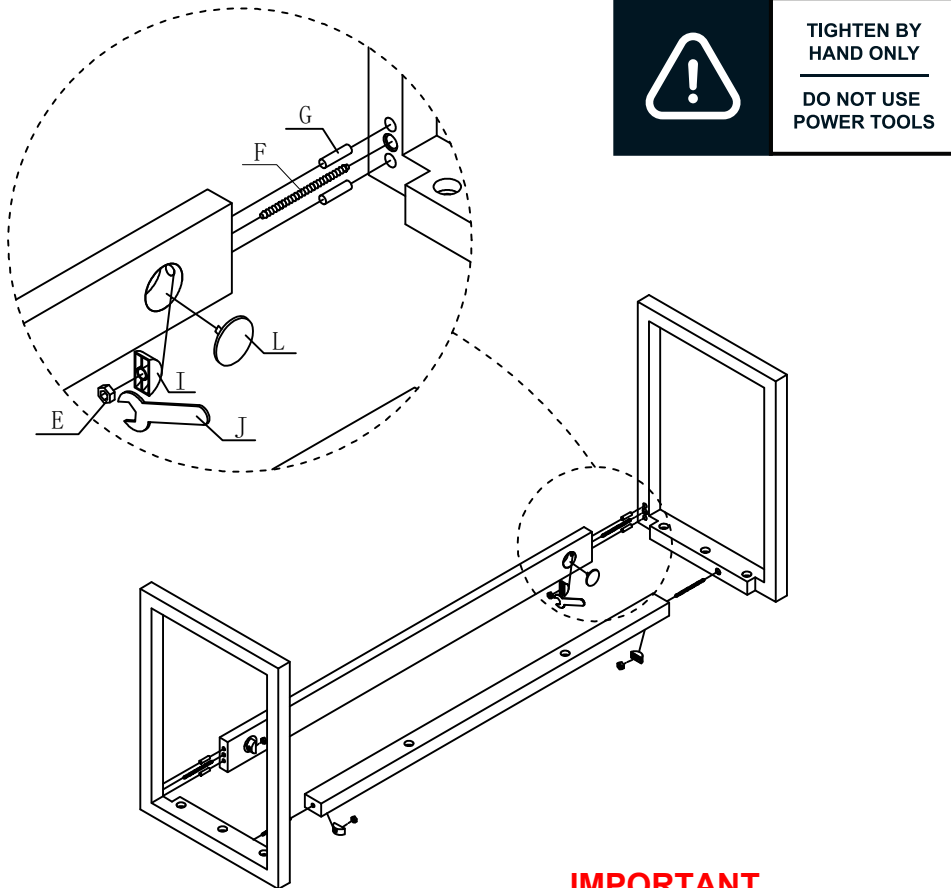

LUNA II CONSOLE A234 NATURAL

SETTING FITTINGS

ASSEMBLY INSTRUCTIONS

FITTINGS	SPEC	QTY	FITTINGS	SPEC	QTY
A	 M8x40	8pcs	B	 M6x25	4pcs
C	 $\Phi 17 \times \Phi 8 \times 2$	8pcs	D	 $\Phi 13 \times \Phi 6 \times 1$	4pcs
E	 M8	4pcs	F	 M8x95	4pcs
G	 $\Phi 8 \times 30$	4pcs	H	 6mm	1pcs
I		4pcs	J	 14mm	1pcs
K	 4mm	1pcs	L	 $\Phi 38$	2pcs

1

IMPORTANT
No power tools - Use hand tools only
Do not overtighten screws

2

HORGANS
creative living / with style

3

horgans.com.au