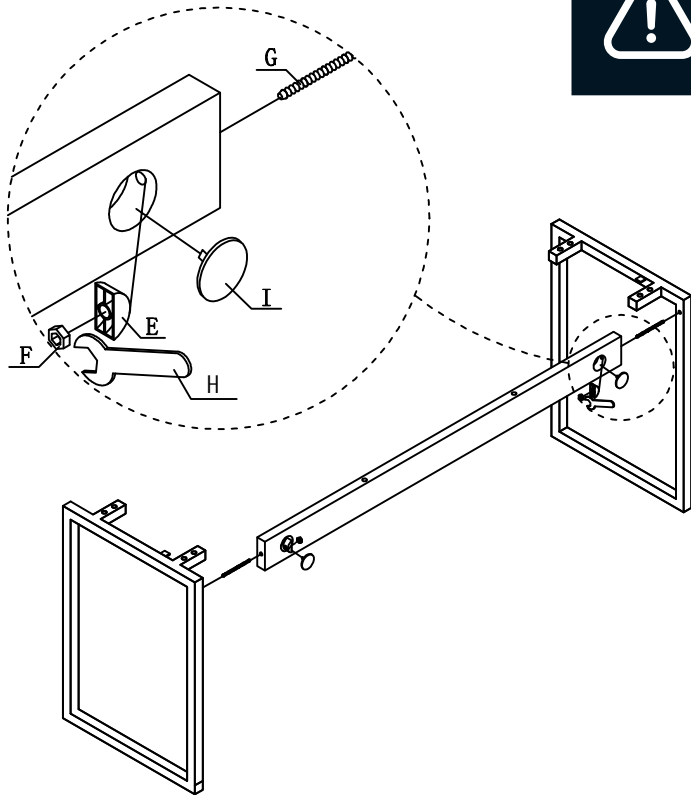

LUNA II CONSOLE A237 BLACK

SETTING FITTINGS

| FITTINGS | SPEC. | AMOUNT |
|----------|-------|--------|
| A | M8x40 | 12pcs |
| C | M8x85 | 2pcs |
| E | | 2pcs |
| G | M8x95 | 2pcs |
| I | Φ 38 | 2pcs |

ASSEMBLY INSTRUCTIONS

| FITTINGS | SPEC. | AMOUNT |
|----------|------------|--------|
| B | Φ 17xΦ 8x2 | 2pcs |
| D | 6mm | 1pcs |
| F | M8 | 2pcs |
| H | 14mm | 1pcs |
| J | M4x25 | 6pcs |

1

TIGHTEN BY
HAND ONLY
DO NOT USE
POWER TOOLS